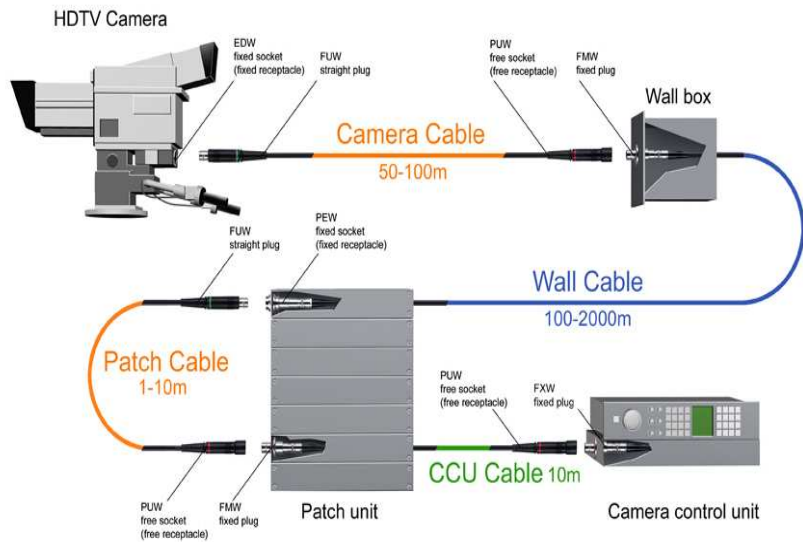

Studio

Stage Application

New Product – Item Number Chart

Part Number	Description	Application
CA00270	7804E with Lemo 3K.93C (FUW PUW)	Camera/Patch Cable
CA00272	7804E with Lemo 3K.93C (FUW/Green PUW/Red)	Camera/Patch Cable
CA00275	7804ENH with Lemo 3K.93C (FUW PUW)	Camera/Patch Cable
CA00277	7804ENH with Lemo 3K.93C (FUW/Green PUW/Red)	Camera/Patch Cable
CA00280	7804EPU with Lemo 3K.93C (FUW PUW)	Camera/Patch Cable
CA00283	7804EPU with Lemo 3K.93C (FUW/Green PUW/Red)	Camera/Patch Cable
CA00273	7804E with Lemo 3K.93C (FMW PEW)	Wall Cable
CA00274	7804ENH with Lemo 3K.93C (FMW PEW)	Wall Cable
CA00279	7804EPU with Lemo 3K.93C (FMW PEW)	Wall Cable
CA00276	7804E with Lemo 3K.93C (FMW PUW)	CCU Cable
CA00278	7804ENH with Lemo 3K.93C (FMW PUW)	CCU Cable
CA00281	7804EPU with Lemo 3K.93C (FMW PUW)	CCU Cable