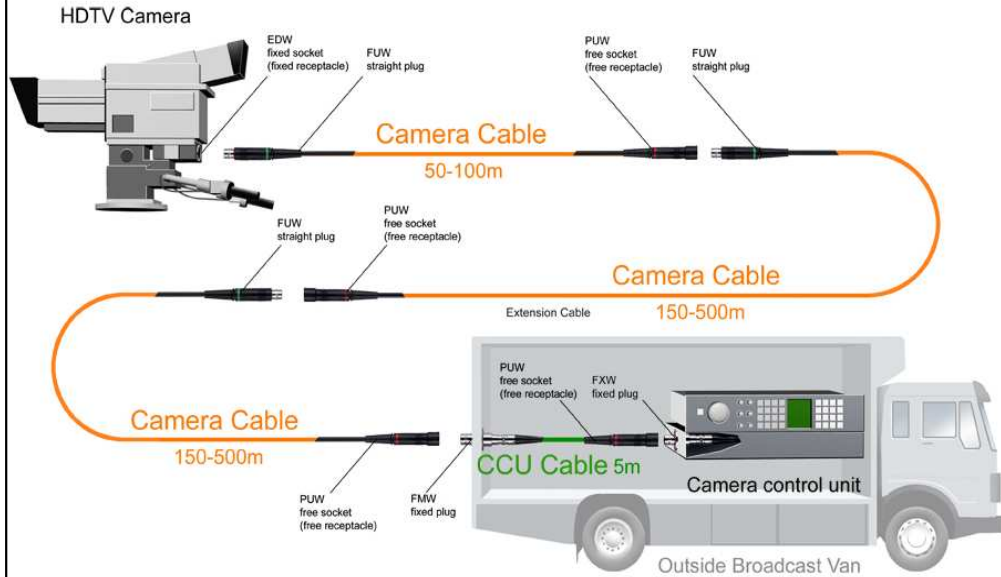

Studio

Stage Application

New Product – Item Number Chart

Part Number	Description	Application
CA00270	7804E with Lemo 3K.93C (FUW PUW)	Camera/Patch Cable
CA00272	7804E with Lemo 3K.93C (FUW/Green PUW/Red)	Camera/Patch Cable
CA00275	7804ENH with Lemo 3K.93C (FUW PUW)	Camera/Patch Cable
CA00277	7804ENH with Lemo 3K.93C (FUW/Green PUW/Red)	Camera/Patch Cable
CA00280	7804EPU with Lemo 3K.93C (FUW PUW)	Camera/Patch Cable
CA00283	7804EPU with Lemo 3K.93C (FUW/Green PUW/Red)	Camera/Patch Cable
CA00273	7804E with Lemo 3K.93C (FMW PEW)	Wall Cable
CA00274	7804ENH with Lemo 3K.93C (FMW PEW)	Wall Cable
CA00279	7804EPU with Lemo 3K.93C (FMW PEW)	Wall Cable
CA00276	7804E with Lemo 3K.93C (FMW PUW)	CCU Cable
CA00278	7804ENH with Lemo 3K.93C (FMW PUW)	CCU Cable
CA00281	7804EPU with Lemo 3K.93C (FMW PUW)	CCU Cable